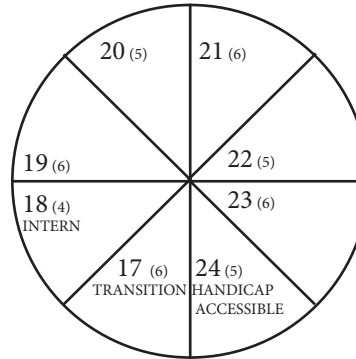

GREENWICH

DONUT 1

FL1 - GOOD READ LIBRARY
FL2 - CENTRUM GALLERY

TO PARKING

DONUT 3

BSMT - LAUNDRY

DONUT 4

FL2 - QCA

TO EDH

DONUT 2

BSMT - LAUNDRY

DONUT 5

FL2 - SPIRITUAL LIFE CENTER

TO LIBRARY